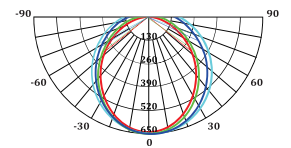

TUBE LIGHT

Indoor Light | Integrated T8

Integrated T8 Tubelight

ELX-IT8-AL

3.000K 4.000K 5.000K 6.000K

■ Specification

Daya (W)	Input Voltage	Frequency Amp	LED Efikasi	Total Lumen	CRI	Temperatur Warna	Proteksi	Material
18W	AC100-240V	50/60Hz	120Lm/W	2.160Lm	>80Ra	3000K/4000K/6000K	IP20	Aluminium + PC
30W	AC100-240V	50/60Hz	120Lm/W	3.600Lm	>80Ra	3000K/4000K/6000K	IP20	Aluminium + PC
50W	AC100-240V	50/60Hz	120Lm/W	6.000Lm	>80Ra	3000K/4000K/6000K	IP20	Aluminium + PC

Model : ELX-IT8-600AL-18W

Dimension (mm)

Light Distribution Curve

Model : ELX-IT8-1200AL-30W

Dimension (mm)

Light Distribution Curve

Model : ELX-IT8-1200AL-50W

Dimension (mm)

Light Distribution Curve

- * Easy maintenance
- Modular LED for easy replacement
- Opening and closing possible of LED module part and power supply part
- Customizable beam angle
- Temperature max 50°