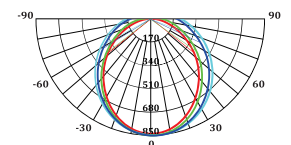

Model : ELX-IT8-600AL-18W

Dimension (mm)

Light Distribution Curve

Model : ELX-IT8-1200AL-30W

Dimension (mm)

Light Distribution Curve

Model : ELX-IT8-1200AL-50W

Dimension (mm)