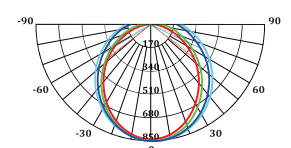

Light Distribution Curve